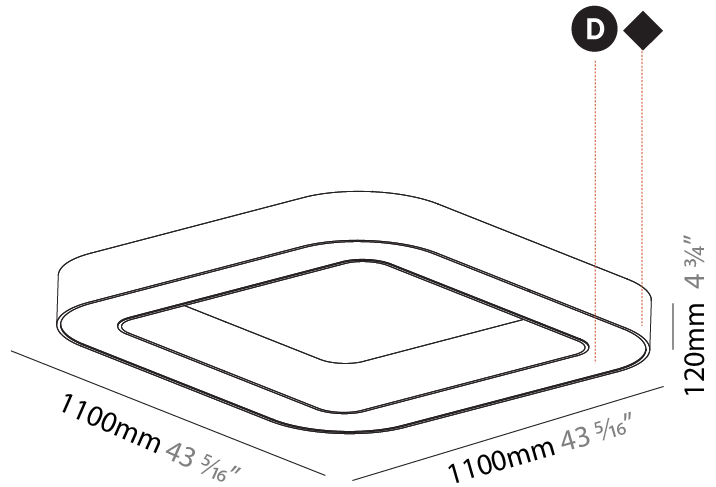

GENERAL

Series: Quantum
Brand: Prolicht
Division: Architectural
Mounting Type: Surface
Mounting Location: Ceiling
Subcategory: Ambient

PHYSICAL

Shape: Square
Length (mm): 1100
Length (in): 43 5/16
Width (mm): 1100
Width (in): 43 5/16
Height (mm): 120
Height (in): 4 3/4
Light Distribution: Direct
Weight (kg): 14.2
Weight (lbs): 31.24
Diffuser: PMMA - Opal or Micro-Prism
Fixture Finish: SSR / BKV / CWI / CRY / HAB / UFT / ITA / RUA / FTG / MYG / LOD / PUS / FRO / FUP / KIA / POP / BLS / SPG / MEY / GOH / GUM / CHC / COM / ABZ / JAG / OBR / MOS / ROR
Fixture Material: Aluminum

ELECTRICAL

Lamp Type: LED (Zhaga Standard)
Input Wattage (W): 60
Total Output Wattage (W): 48 / 38.4 (3500K)
Dimming: Non-Dimming / Phase Dimming (120Vac only) / 0-10V Dimming
Driver Included: Yes
Driver Location: Integrated
Driver Type: Constant Current - 120 / 277Vac
Driver Class: Class 2
Input Voltage (V): 120 - 277
Constant Current (MA): 350 / 1200 (3500K)

LED

Color Temperature (°K): 3000 / 3500 / 4000
Max. Delivered Lumen (lm): 5540 / 5733 / 5850
CRI: >80 CRI
Efficiency (%): 65
Lamp Life (hrs): 50000

OPTICAL

RATINGS AND CERTIFICATIONS

Certified By: Certified for North American Standards
IP rating: IP20

PROJECT	
TYPE	
SPECIFIER	
QUANTITY	
DATE