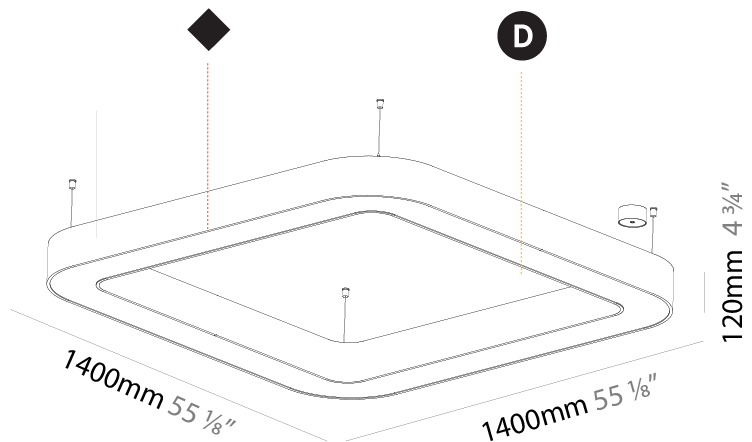

GENERAL

Series: Quantum
Brand: Prolicht
Division: Architectural
Mounting Type: Suspension
Mounting Location: Ceiling
Subcategory: Ambient

PHYSICAL

Shape: Square
Length (mm): 1400
Length (in): 55 1/8
Width (mm): 1400
Width (in): 55 1/8
Height (mm): 120
Height (in): 4 3/4
Max. Overall Height (mm): 2120
Max. Overall Height (in): 83 7/16
Light Distribution: Direct
Weight (kg): 17.644
Weight (lbs): 38.82
Diffuser: [PMMA - Opal or Micro-Prism](#)
Fixture Finish: [SSR / BKV / CWI / CRY / HAB / UFT / ITA / RUA / FTG / MYG / LOD / PUS / FRO / FUP / KIA / POP / BLS / SPG / MEY / GOH / GUM / CHC / COM / ABZ / JAG / OBR / MOS / ROR](#)
Fixture Material: Aluminum

ELECTRICAL

Lamp Type: LED (Zhaga Standard)
Input Wattage (W): 80
Total Output Wattage (W): 64 / 51.2 (3500K)
Dimming: [Non-Dimming / Phase Dimming (120Vac only) / 0-10V Dimming](#)
Driver Included: Yes
Driver Location: Integrated
Driver Type: Constant Current - 120 / 277Vac
Driver Class: Class 2
Input Voltage (V): 120 - 277
Constant Current (MA): 350 / 800 (3500K)

LED

[Color Temperature (°K): 3000 / 3500 / 4000](#)
Max. Delivered Lumen (lm): 7380 / 7644 / 7800
CRI: >80 CRI
Efficiency (%): 0.65
Lamp Life (hrs): 50000

OPTICAL

RATINGS AND CERTIFICATIONS

Certified By: Certified for North American Standards
IP rating: IP20